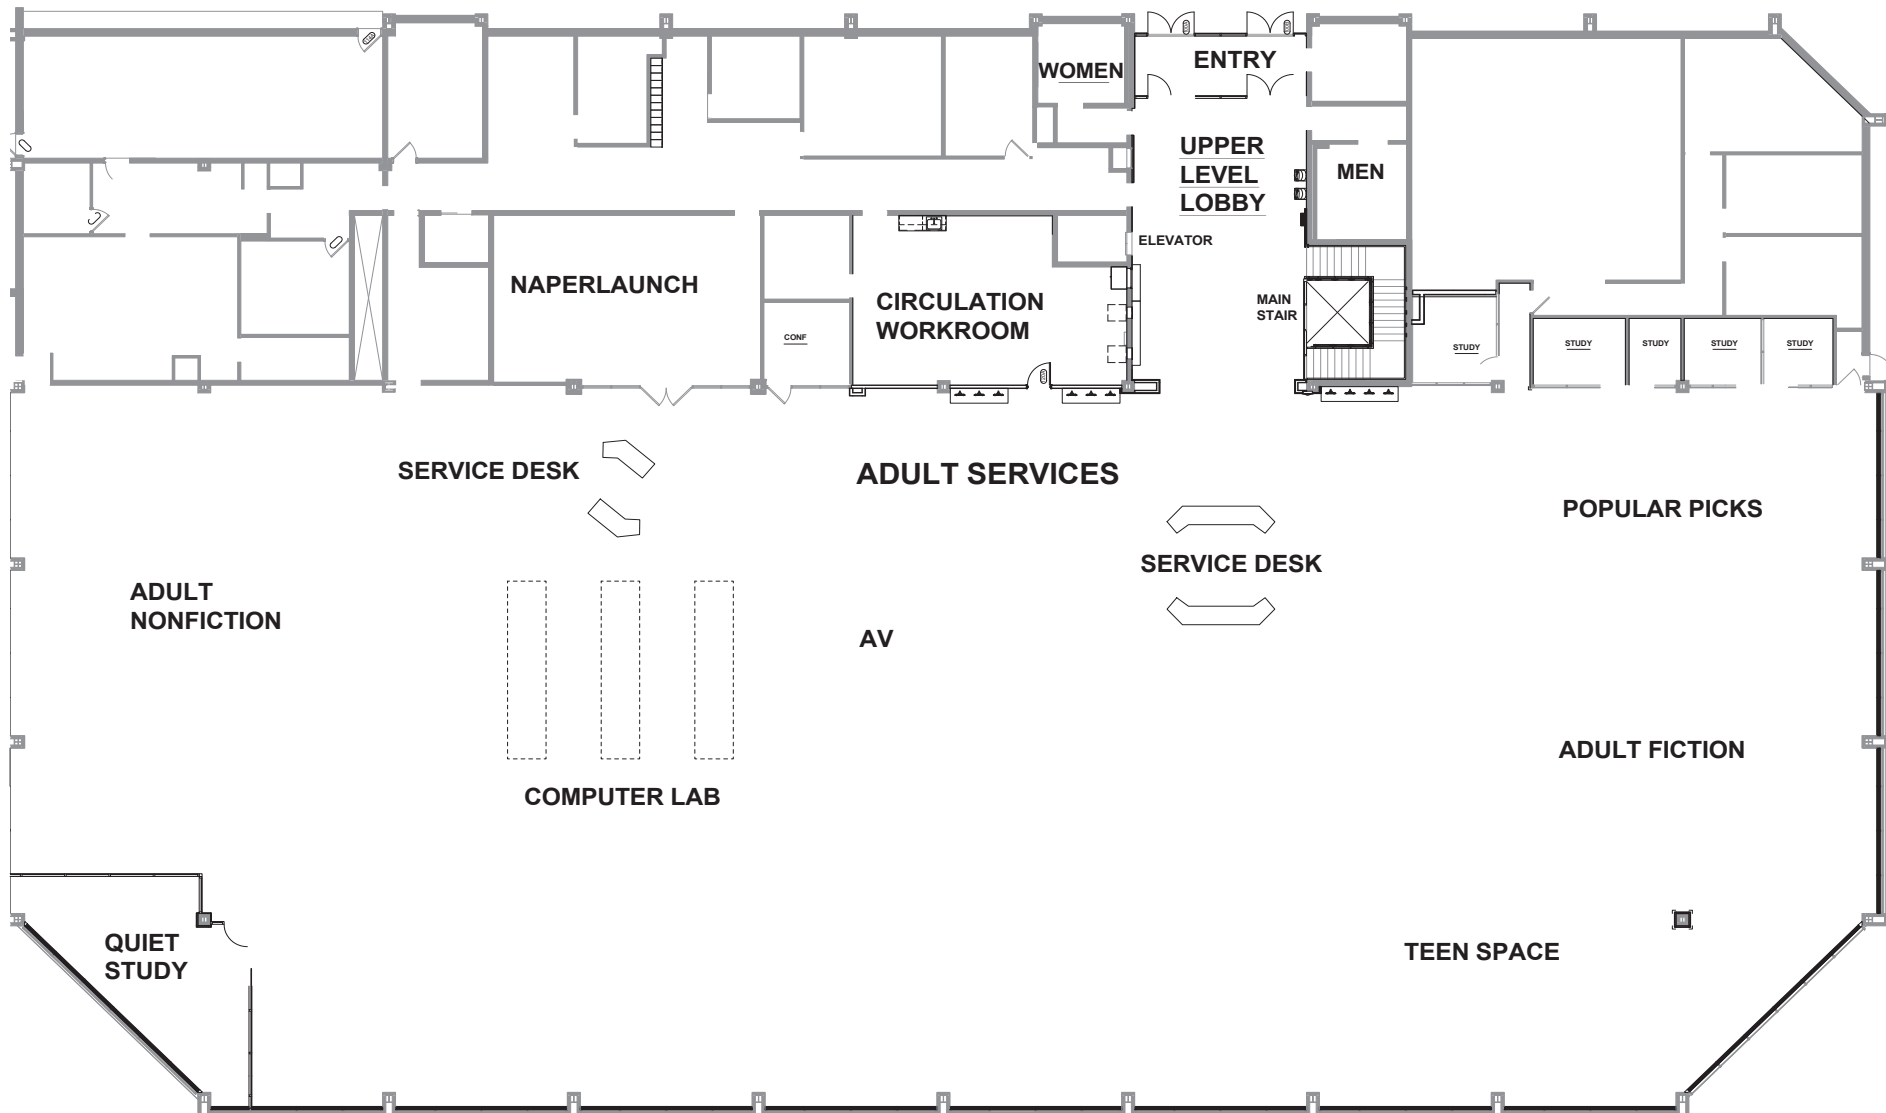

Nichols Library 200 W. Jefferson Ave. 630.961.4100 ext. 6128
Children's Services-Lower Level www.naperville-lib.org

Nichols Library 200 W. Jefferson Ave. 630.961.4100 ext. 6311
 Adult Services, Computer Lab- Upper Level www.naperville-lib.org